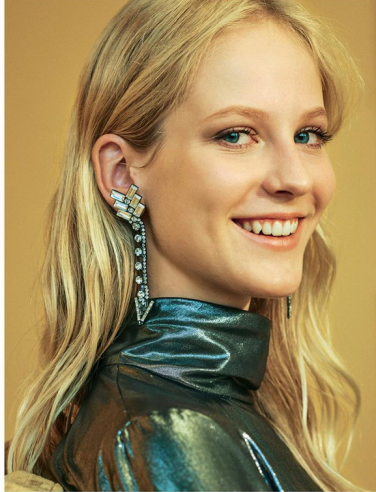

MARIA P

Height 180 Bust 82 Waist 61 Hips 85 Shoes 39 Hair blond Eyes blue

fastglamour

166 GLAMOUR