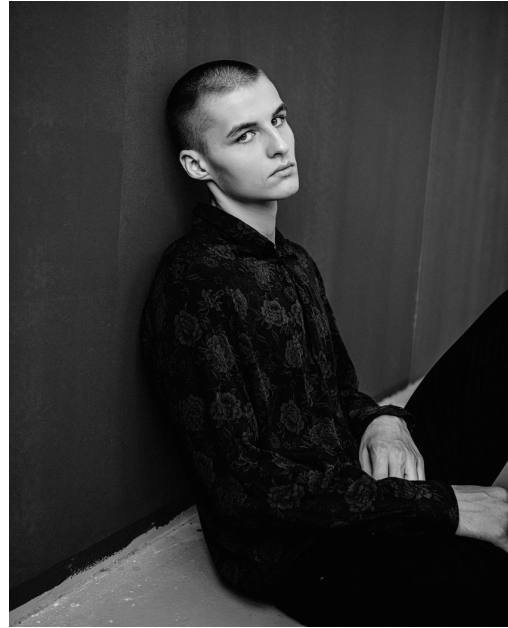

DENIS S

Height 187 Bust 98 Waist 82 Hips 98 Shoes 45-46 Hair brown Eyes green

POLAROID

POLAROID