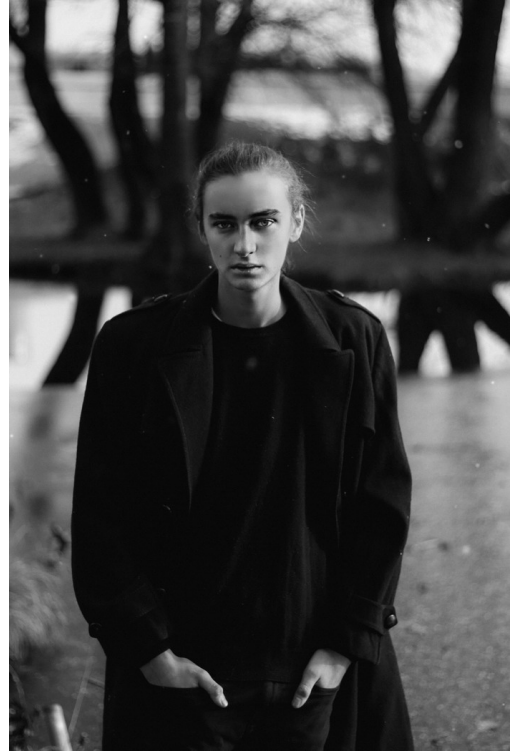

ALEX D

Height 184 Bust 80 Waist 78 Hips 89 Shoes 42 Hair brown Eyes blue

POLAROID

POLAROID