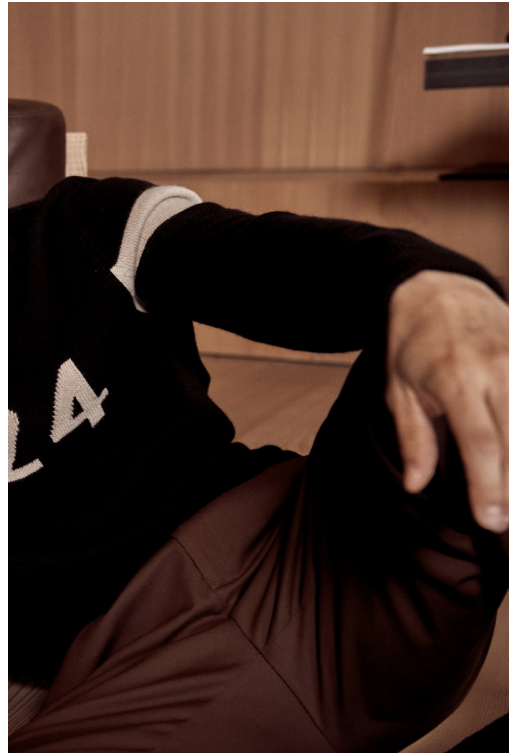

MAX S

Height 182 Bust 90 Waist 75 Hips 97 Shoes 44-45 Hair brown Eyes blue-green

40 APPROVED MAG 3/2019

Brand: Agnelli
Borsari, Blom, Borsari, Blom

38 APPROVED MAG 3/2019