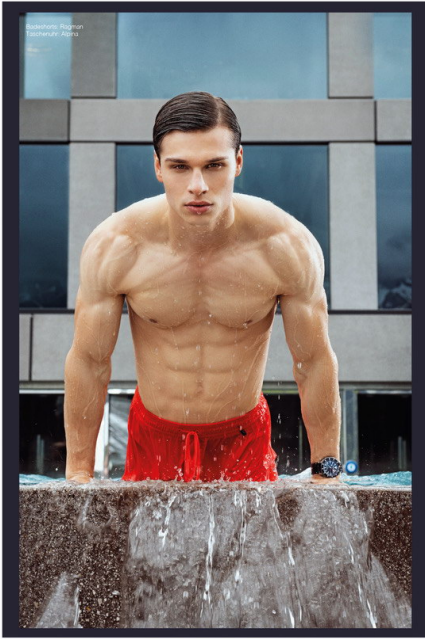

MAX S

Height 182 Bust 90 Waist 75 Hips 97 Shoes 44-45 Hair brown Eyes blue-green

40 APPROVED MAG 3/2019

Brand: Agnelli
Borsari, Blom, Borsari, Blom

38 APPROVED MAG 3/2019