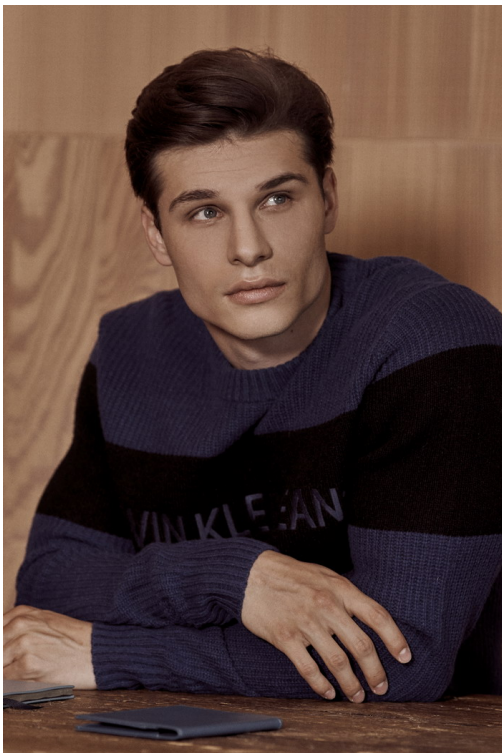

MAX S

Height 182 Bust 90 Waist 75 Hips 97 Shoes 44-45 Hair brown Eyes blue-green

40 APPROVED MAG 3/2019

Brand: Agnelli
Borsari, Blom, Borsari, Blom

38 APPROVED MAG 3/2019