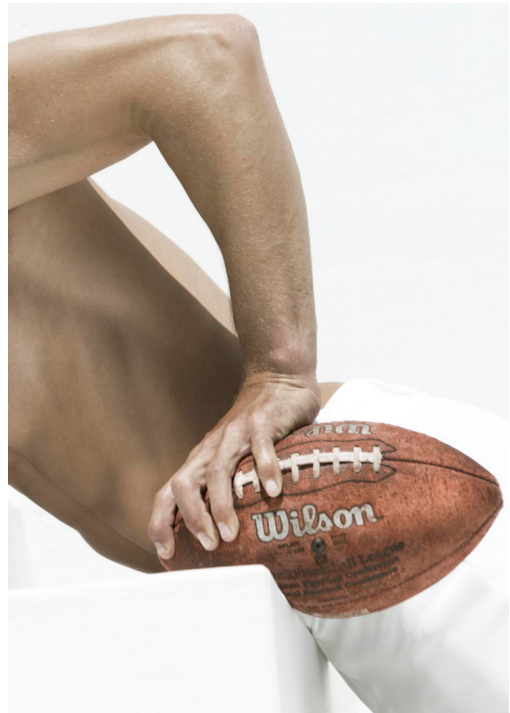

# MATT G

Height 183 Bust 100 Waist 79 Hips 97 Shoes 44/45 Hair brown Eyes brown

POLAROIDS

POLAROIDS