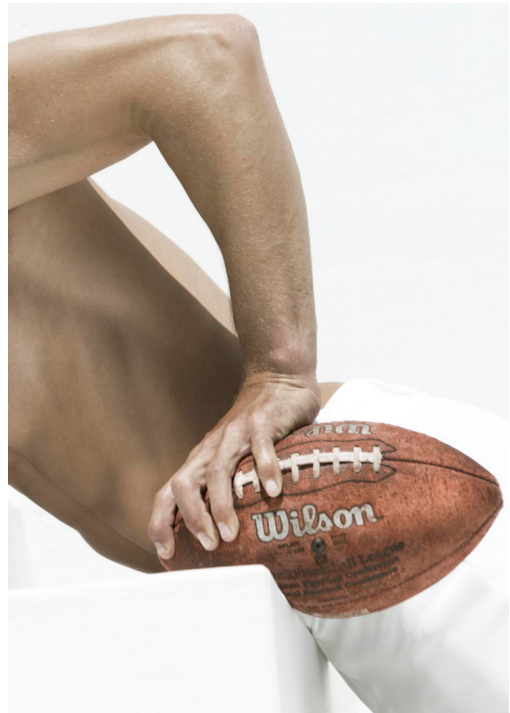

**MATT G**

Height 183 Bust 100 Waist 79 Hips 97 Shoes 44/45 Hair brown Eyes brown

POLAROIDS

POLAROIDS