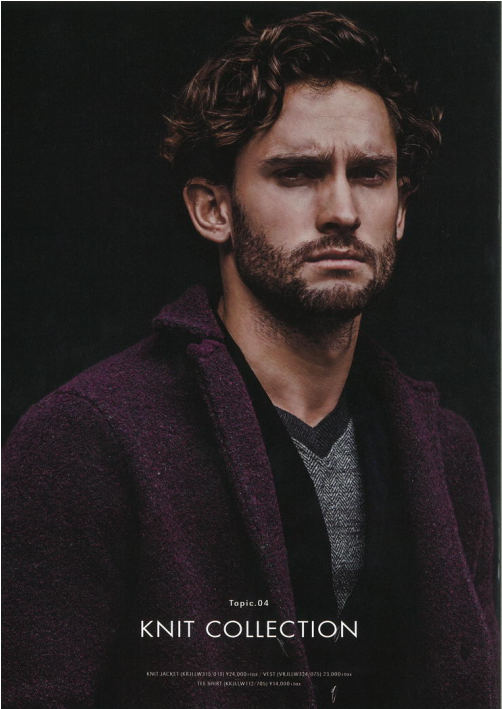

**MATT G**

Height 183 Bust 100 Waist 79 Hips 97 Shoes 44/45 Hair brown Eyes brown

POLAROIDS

POLAROIDS