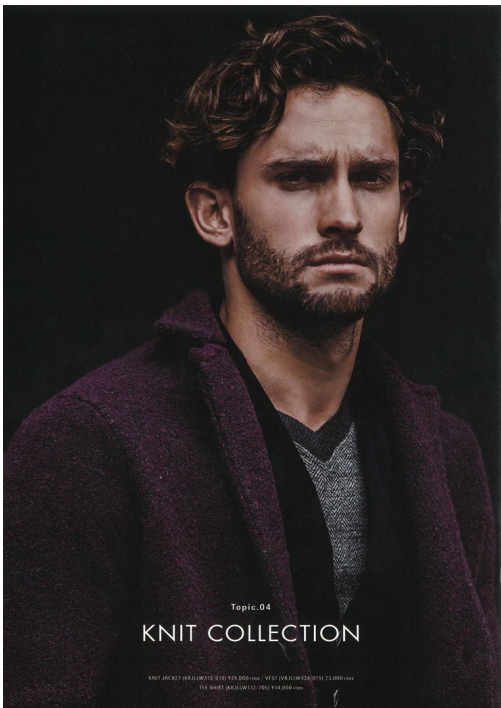

# MATT G

Height 183 Bust 100 Waist 79 Hips 97 Shoes 44/45 Hair brown Eyes brown

POLAROIDS

POLAROIDS